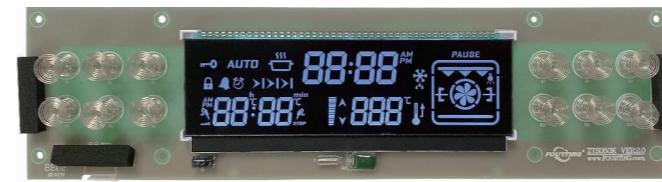

Technical Parameter
Switch size: 170x45mm

ZTS241K

Technical Selling Point
Knob Volume Control
16 Functions Baking
Alarm
Start or Stop Auto Function
Rotisserie
Fast Heat

Technical Parameter
Switch size: 380x63mm

ZTS200K

Technical Selling Point
6 Preset Cooking Functions
Reset Function
Baking Program Edit Function
Start or Stop Auto Function

Technical Parameter
Switch size: 189x55mm

Oven Control

ZTS050K

Technical Selling Point
13 Functions Baking
Baking Mode & Temp
Fast Heat
Alarm
Timer Remind
Start or Stop Auto Function
Meat Probe