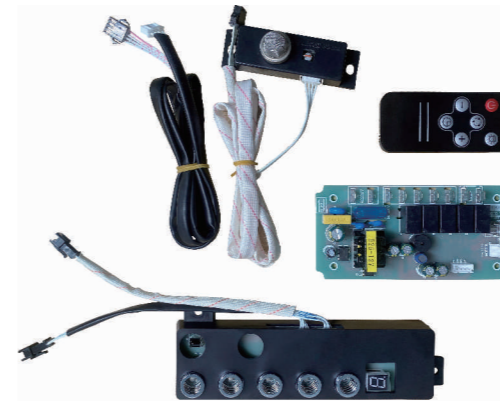

Technical Parameter

Switch size: 204.5x24.7x24.9mm

ZTS220K

Technical Selling Point

4 levels speed
Gas & smoke sensor
Remote control

Technical Parameter

Switch size: 316x43.8x24.2mm

ZTS005K

Technical Selling Point

4 levels speed
Gas & smoke sensor
Remote control
Gesture Control
Lift Function

Technical Parameter

Switch size: 235.2x35x24.5mm

Range Hood Control

ZTS013

- Technical Selling Point
 - 4 levels speed
 - Gas & smoke sensor
 - Remote control
- Technical Parameter
 - Switch size: 360x38.6mm

Range Hood Control

ZTS180K

- Technical Selling Point
 - 4 levels speed
 - Gas & smoke sensor
 - Remote control
- Technical Parameter
 - Switch size: 170x48mm

ZTS175K

- Technical Selling Point
 - 4 levels speed
 - Gas & smoke sensor
 - Remote control
- Technical Parameter
 - Switch size: 171.6x28.9x21.5mm

ZTS202K

- Technical Selling Point
 - 4 levels speed(Slide control)
 - Gas & smoke sensor
 - Remote control
 - Gesture Control
- Technical Parameter
 - Switch size: 275x25x20mm

ZTS195K

- Technical Selling Point
 - 4 levels speed(Slide control)
 - Gas & smoke sensor
 - Remote control
- Technical Parameter
 - Switch size: 240x53mm