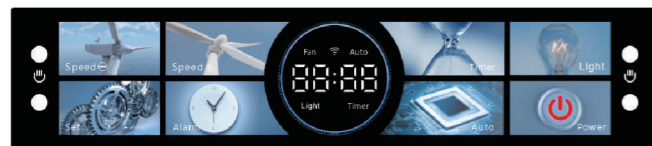

ZTS281K

Technical Selling Point

- 1.Optional mobile phone or voice control
- 2.Gesture Control
- 3.Remote control
- 4.Adapt to AC and DC fans
- 5.Other functions of range hood as required

Technical Parameter

Switch size: 233x50.6mm