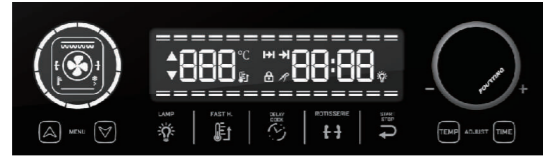

Technical Selling Point

10 menu modes available, with adjustable temperature and timeQuick heating functionAlarm function, timed reminder functionAutomatic start stop functionRotating Grill ModeBarbecue probe modeOptional external WIFI module for controlling the oven through a mobile app

Technical Parameter

Switch size: 252x75mm

ZTS274K

Technical Selling Point

11 menu modes available, with adjustable mode temperature and timeQuick heating functionAlarm function, timed reminder functionAutomatic start stop functionRotating Grill ModeBarbecue probe modeOptional external WIFI module for controlling the oven through a mobile app

Technical Parameter

Switch size: 319x57.4mm

ZTS231

Technical Parameter

Switch size: 365x50mm

极光烹饪家 健康蒸烤炸

智能蒸烤炸一体机

Oven Control

ZTS262

Technical Selling Point

Knob power button 13 menu modes available, with adjustable temperature and time Quick heating function Alarm function, timed reminder function Automatic start stop function Rotating Grill Mode Barbecue probe mode