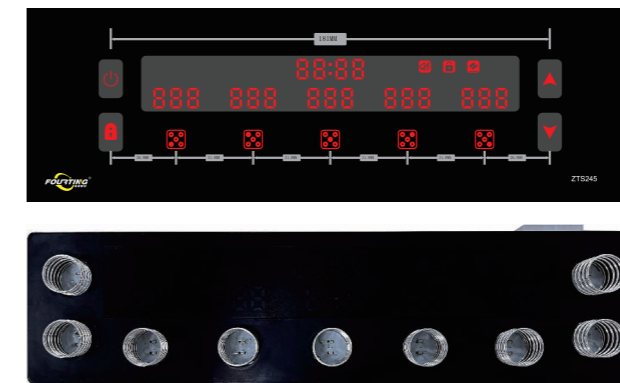

Technical Parameter

Switch size: 332x260x419mm

ZTS382

Technical Selling Point

Double layer oven with 3 menu modes for three layers and 6 menu modes for the lower layer Quick heating function Alarm function, timed reminder function Automatic start stop function

Technical Parameter

Switch size: 288x50mm

Gas Hob Timer

ZTS287

Technical Selling Point

The built-in WIFI module is optional and can be controlled by mobile phone after connecting to WIFI
5 timers can work simultaneously

Technical Parameter
Switch size: mm

ZTS245

Technical Selling Point

The built-in WIFI module is optional and can be controlled by mobile phone after connecting to WIFI
5 timers can work simultaneously

Technical Parameter
Switch size: 212x55x32mm

ZTS191

Technical Selling Point

1.5 timers working simultaneously

Technical Parameter
Switch size:940x145x39mm

ZTS232

Technical Selling Point

1. The entire machine is divided into a stove and a smoke machine. This control switch is installed on the stove, and the smoke machine is controlled by wireless remote control. 2. The five buttons on the left are the furnace head timing buttons, each corresponding to a furnace head. The upper half of the screen is a timed display. 3. On the right is the traditional range hood control button. The lower half of the screen displays the functions of the range hood. 4. 5 timers working simultaneously