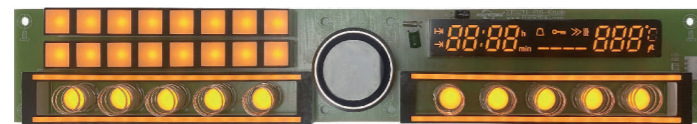

ZTS241K

Technical Selling Point
Knob Volume Control
16 Functions Baking
Alarm
Start or Stop Auto Function
Rotisserie
Fast Heat

Technical Parameter
Switch size: 380x63mm

ZTS200K

Technical Selling Point
6 Preset Cooking Functions
Reset Function
Baking Program Edit Function
Start or Stop Auto Function

Technical Parameter
Switch size: 189x55mm