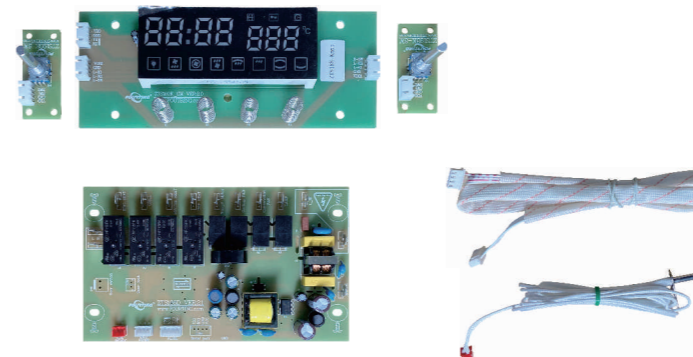

ZTS238K

- Technical Selling Point
 - 13 Functions Baking
 - Baking Mode & Temp
 - Fast Heat
 - Alarm
 - Timer Remind
 - Start or Stop Auto Function
 - Rotisserie
 - Meat Probe
- Technical Parameter
 - Switch size: 354x55mm

Oven Control

ZTS185K

- Technical Selling Point
 - 4 working mode
 - Baking Mode & Temp
- Technical Parameter
 - Switch size: 240x30mm

Oven Control

ZTS193K

- Technical Selling Point
 - 17 Functions Baking
 - Start or Stop Auto Function
 - Memo Function
 - Rotisserie
- Technical Parameter
 - Switch size: 180x70mm

Oven Control

ZTS193K (Knob)

- Technical Selling Point
 - 17 Functions Baking
 - Start or Stop Auto Function
 - Memo Function
 - Rotisserie
- Technical Parameter
 - Switch size: 180x70mm

Oven Control

ZTS273K