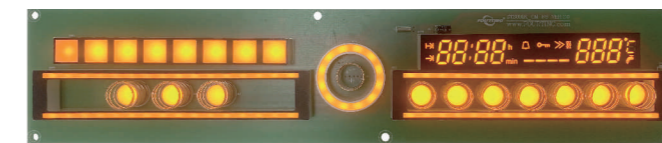

ZTS091K

Technical Selling Point
8 Functions Baking
Baking Mode & Temp.
Alarm
Timer Remind
Start or Stop Auto Function
Meat Probe

Technical Parameter
Switch size: 380x80mm