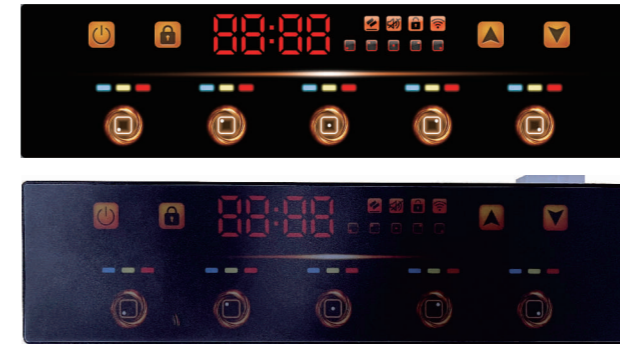

Technical Parameter

Switch size: 332x260x30mm

ZTS267

Technical Selling Point

Knob power button 14 menu modes available, with adjustable temperature and time Quick heating function Alarm function, timed reminder function Automatic start stop function Rotating Grill Mode Barbecue probe mode

Technical Parameter

Switch size: 332x260x419mm

ZTS382

Technical Selling Point

Double layer oven with 3 menu modes for three layers and 6 menu modes for the lower layer Quick heating function Alarm function, timed reminder function Automatic start stop function

Technical Parameter

Switch size: 288x50mm

Gas Hob Timer

ZTS287

Technical Selling Point

The built-in WIFI module is optional and can be controlled by mobile phone after connecting to WIFI
5 timers can work simultaneously