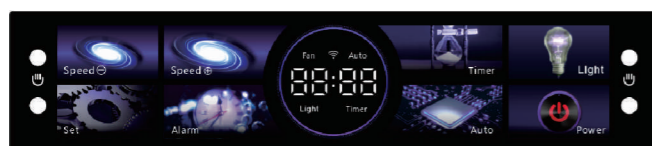

ZTS283K

Technical Selling Point

- 1.Optional mobile phone or voice control
- 2.Gesture Control
- 3.Remote control
- 4.Adapt to AC and DC fans
- 5.Other functions of range hood as required

Technical Parameter

Switch size: 233x50.6mm