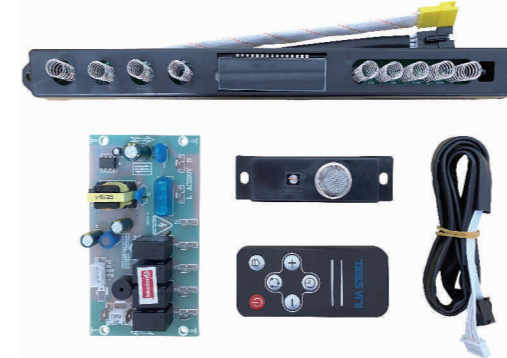

Technical Parameter

Switch size: 204.5x24.7x24.9mm

ZTS220K

Technical Selling Point

4 levels speed
Gas & smoke sensor
Remote control

Technical Parameter

Switch size: 316x43.8x24.2mm

ZTS005K

Technical Selling Point

4 levels speed
Gas & smoke sensor
Remote control
Gesture Control
Lift Function

Technical Parameter

Switch size: 235.2x35x24.5mm

Range Hood Control

ZTS013

- Technical Selling Point
 - 4 levels speed
 - Gas & smoke sensor
 - Remote control
- Technical Parameter
 - Switch size: 360x38.6mm

Range Hood Control

ZTS180K

- Technical Selling Point
 - 4 levels speed
 - Gas & smoke sensor
 - Remote control
- Technical Parameter
 - Switch size: 170x48mm

ZTS175K

- Technical Selling Point
 - 4 levels speed
 - Gas & smoke sensor
 - Remote control
- Technical Parameter
 - Switch size: 171.6x28.9x21.5mm

ZTS202K

- Technical Selling Point
 - 4 levels speed(Slide control)
 - Gas & smoke sensor
 - Remote control
 - Gesture Control
- Technical Parameter
 - Switch size: 275x25x20mm

ZTS195K

- Technical Selling Point
 - 4 levels speed(Slide control)
 - Gas & smoke sensor
 - Remote control
- Technical Parameter
 - Switch size: 240x53mm