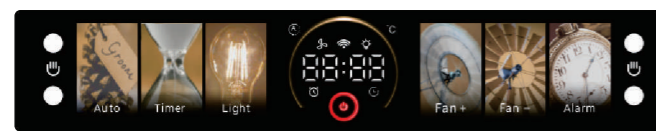

ZTS284K

Technical Selling Point

- 1.Optional mobile phone or voice control
- 2.Gesture Control
- 3.Remote control
- 4.Adapt to AC and DC fans
- 5.Other functions of range hood as required

Technical Parameter

Switch size: 202x40mm