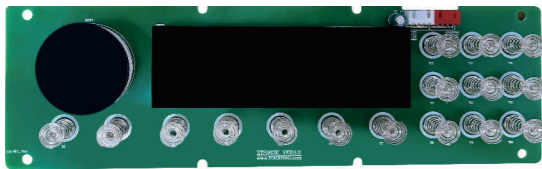

ZTS262

Technical Selling Point

Knob power button 13 menu modes available, with adjustable temperature and time Quick heating function Alarm function, timed reminder function Automatic start stop function Rotating Grill Mode Barbecue probe mode

Technical Parameter

Switch size: 260x80mm

Oven Control

ZTS259-A

Technical Selling Point

13 menu modes available, with adjustable temperature and time Quick heating function Alarm function, timed reminder function Automatic start stop function Rotating Grill Mode Barbecue probe mode

Technical Parameter

Switch size: 332x260x30mm

ZTS263

Technical Selling Point

13 menu modes available, with adjustable temperature and time Quick heating function Alarm function, timed reminder function Automatic start stop function Rotating Grill Mode Barbecue probe mode