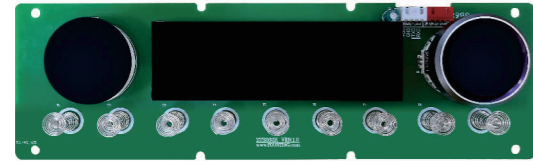

Technical Parameter

Switch size: 252x75mm

ZTS274K

Technical Selling Point

11 menu modes available, with adjustable mode temperature and timeQuick heating functionAlarm function, timed reminder functionAutomatic start stop functionRotating Grill ModeBarbecue probe modeOptional external WIFI module for controlling the oven through a mobile app

Technical Parameter

Switch size: 319x57.4mm

ZTS231

Technical Parameter

Switch size: 365x50mm

极光烹饪家 健康蒸烤炸

智能蒸烤炸一体机

Oven Control

ZTS262

Technical Selling Point

Knob power button 13 menu modes available, with adjustable temperature and time Quick heating function Alarm function, timed reminder function Automatic start stop function Rotating Grill Mode Barbecue probe mode