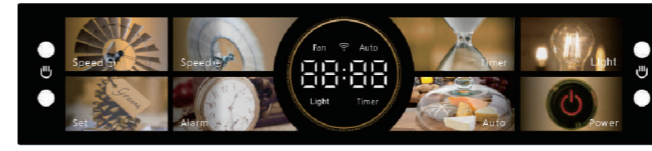

Range Hood Control

ZTS285K

Technical Selling Point

- 1.Optional mobile phone or voice control
- 2.Gesture Control
- 3.Remote control
- 4.Adapt to AC and DC fans
- 5.Other functions of range hood as required

Technical Parameter

Switch size: 233x50.6mm