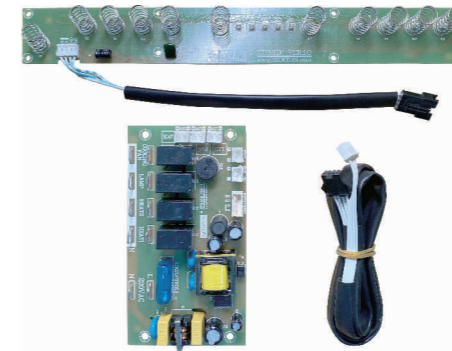

Oven Control

ZTS185K

- Technical Selling Point
  - 4 working mode
  - Baking Mode & Temp
- Technical Parameter
  - Switch size: 240x30mm