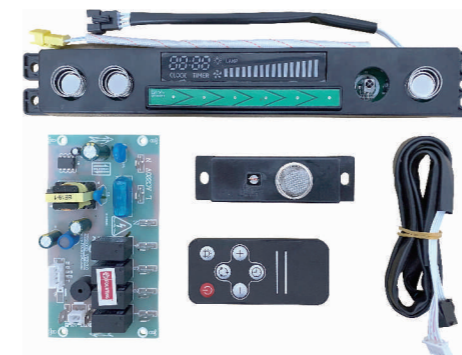

Technical Selling Point

4 levels speed
Gas & smoke sensor
Remote control
Gesture Control
Lift Function

Technical Parameter

Switch size: 235.2x35x24.5mm

Range Hood Control

ZTS013

- Technical Selling Point
 - 4 levels speed
 - Gas & smoke sensor
 - Remote control
- Technical Parameter
 - Switch size: 360x38.6mm

Range Hood Control

ZTS180K

- Technical Selling Point
 - 4 levels speed
 - Gas & smoke sensor
 - Remote control
- Technical Parameter
 - Switch size: 170x48mm

ZTS175K

- Technical Selling Point
 - 4 levels speed
 - Gas & smoke sensor
 - Remote control
- Technical Parameter
 - Switch size: 171.6x28.9x21.5mm

ZTS202K

- Technical Selling Point
 - 4 levels speed(Slide control)
 - Gas & smoke sensor
 - Remote control
 - Gesture Control
- Technical Parameter
 - Switch size: 275x25x20mm

ZTS195K

- Technical Selling Point
 - 4 levels speed(Slide control)
 - Gas & smoke sensor
 - Remote control
- Technical Parameter
 - Switch size: 240x53mm